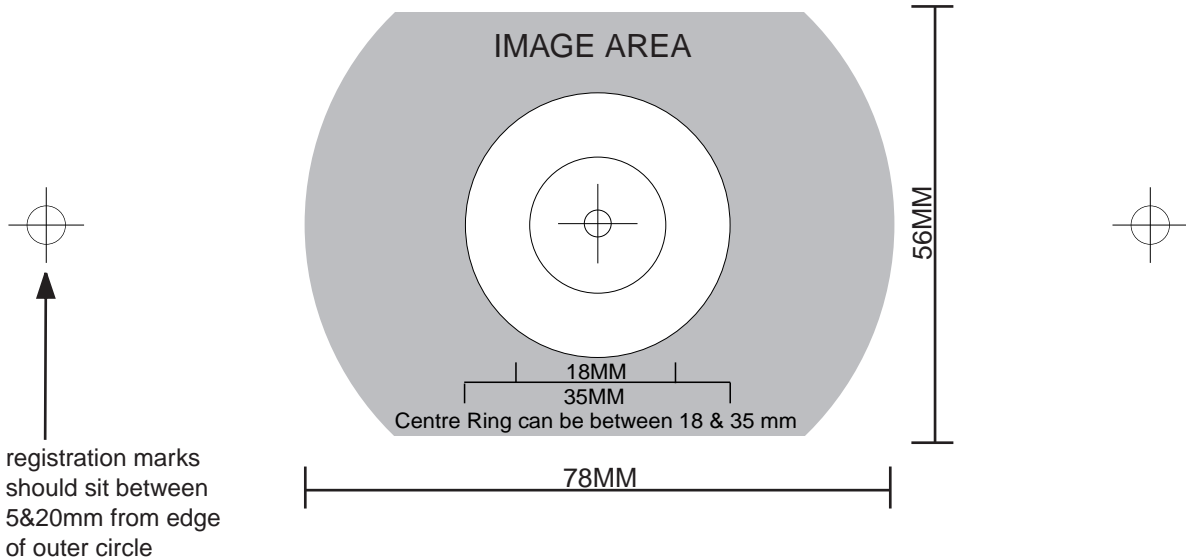

DVD Services

30MB Bizcard

CD Label

CAT. # AND TITLE

COLOUR NAMES
SPECIFY IF A WHITE BASE IS NEEDED?

SILKSCREEN PRINTED
FILM SUPPLIED: POSITIVE, RIGHT READING EMULSION UP