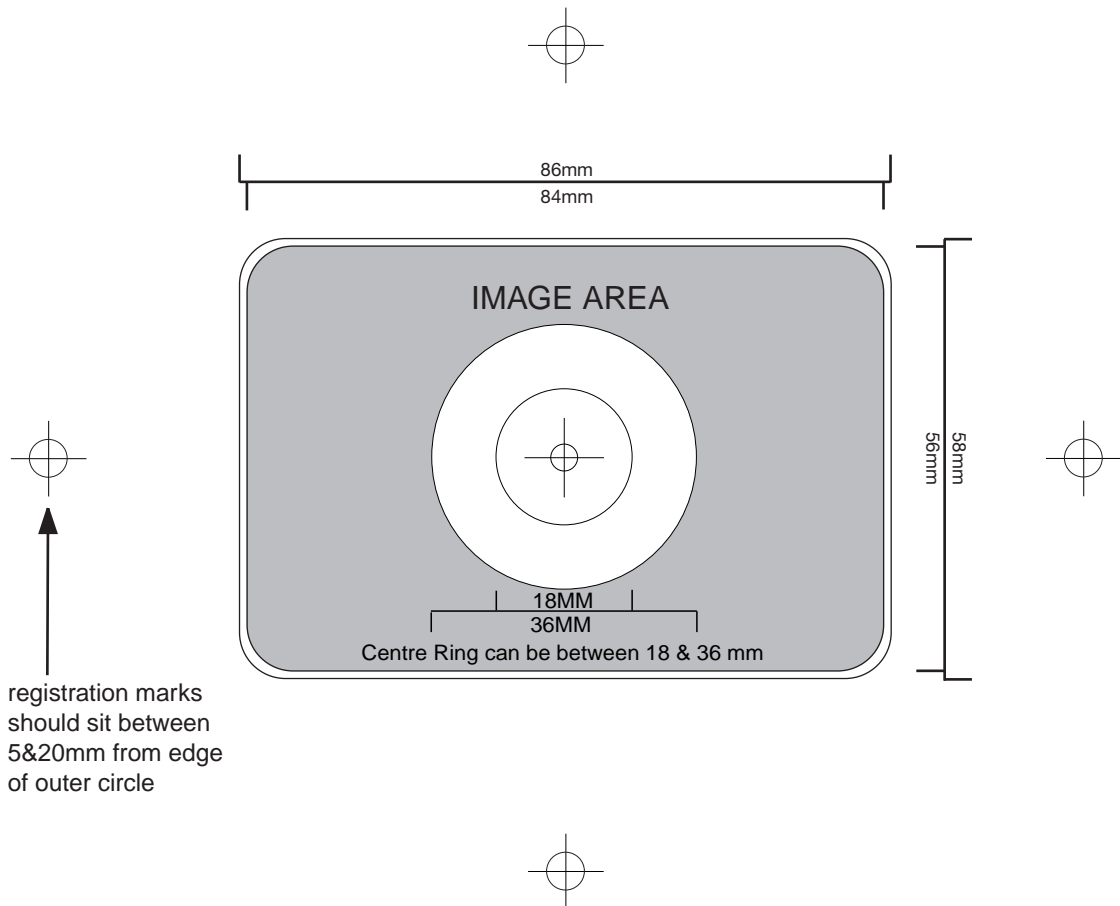

## 30MB Digicard

### CD Label

CAT. # AND TITLE

COLOUR NAMES  
SPECIFY IF A WHITE BASE IS NEEDED?

PRINTED OFFSET  
COLOUR FILM SUPPLIED: NEGATIVE, RIGHT READING EMULSION DOWN  
BASE FILM SUPPLIED: POSITIVE, RIGHT READING EMULSION UP